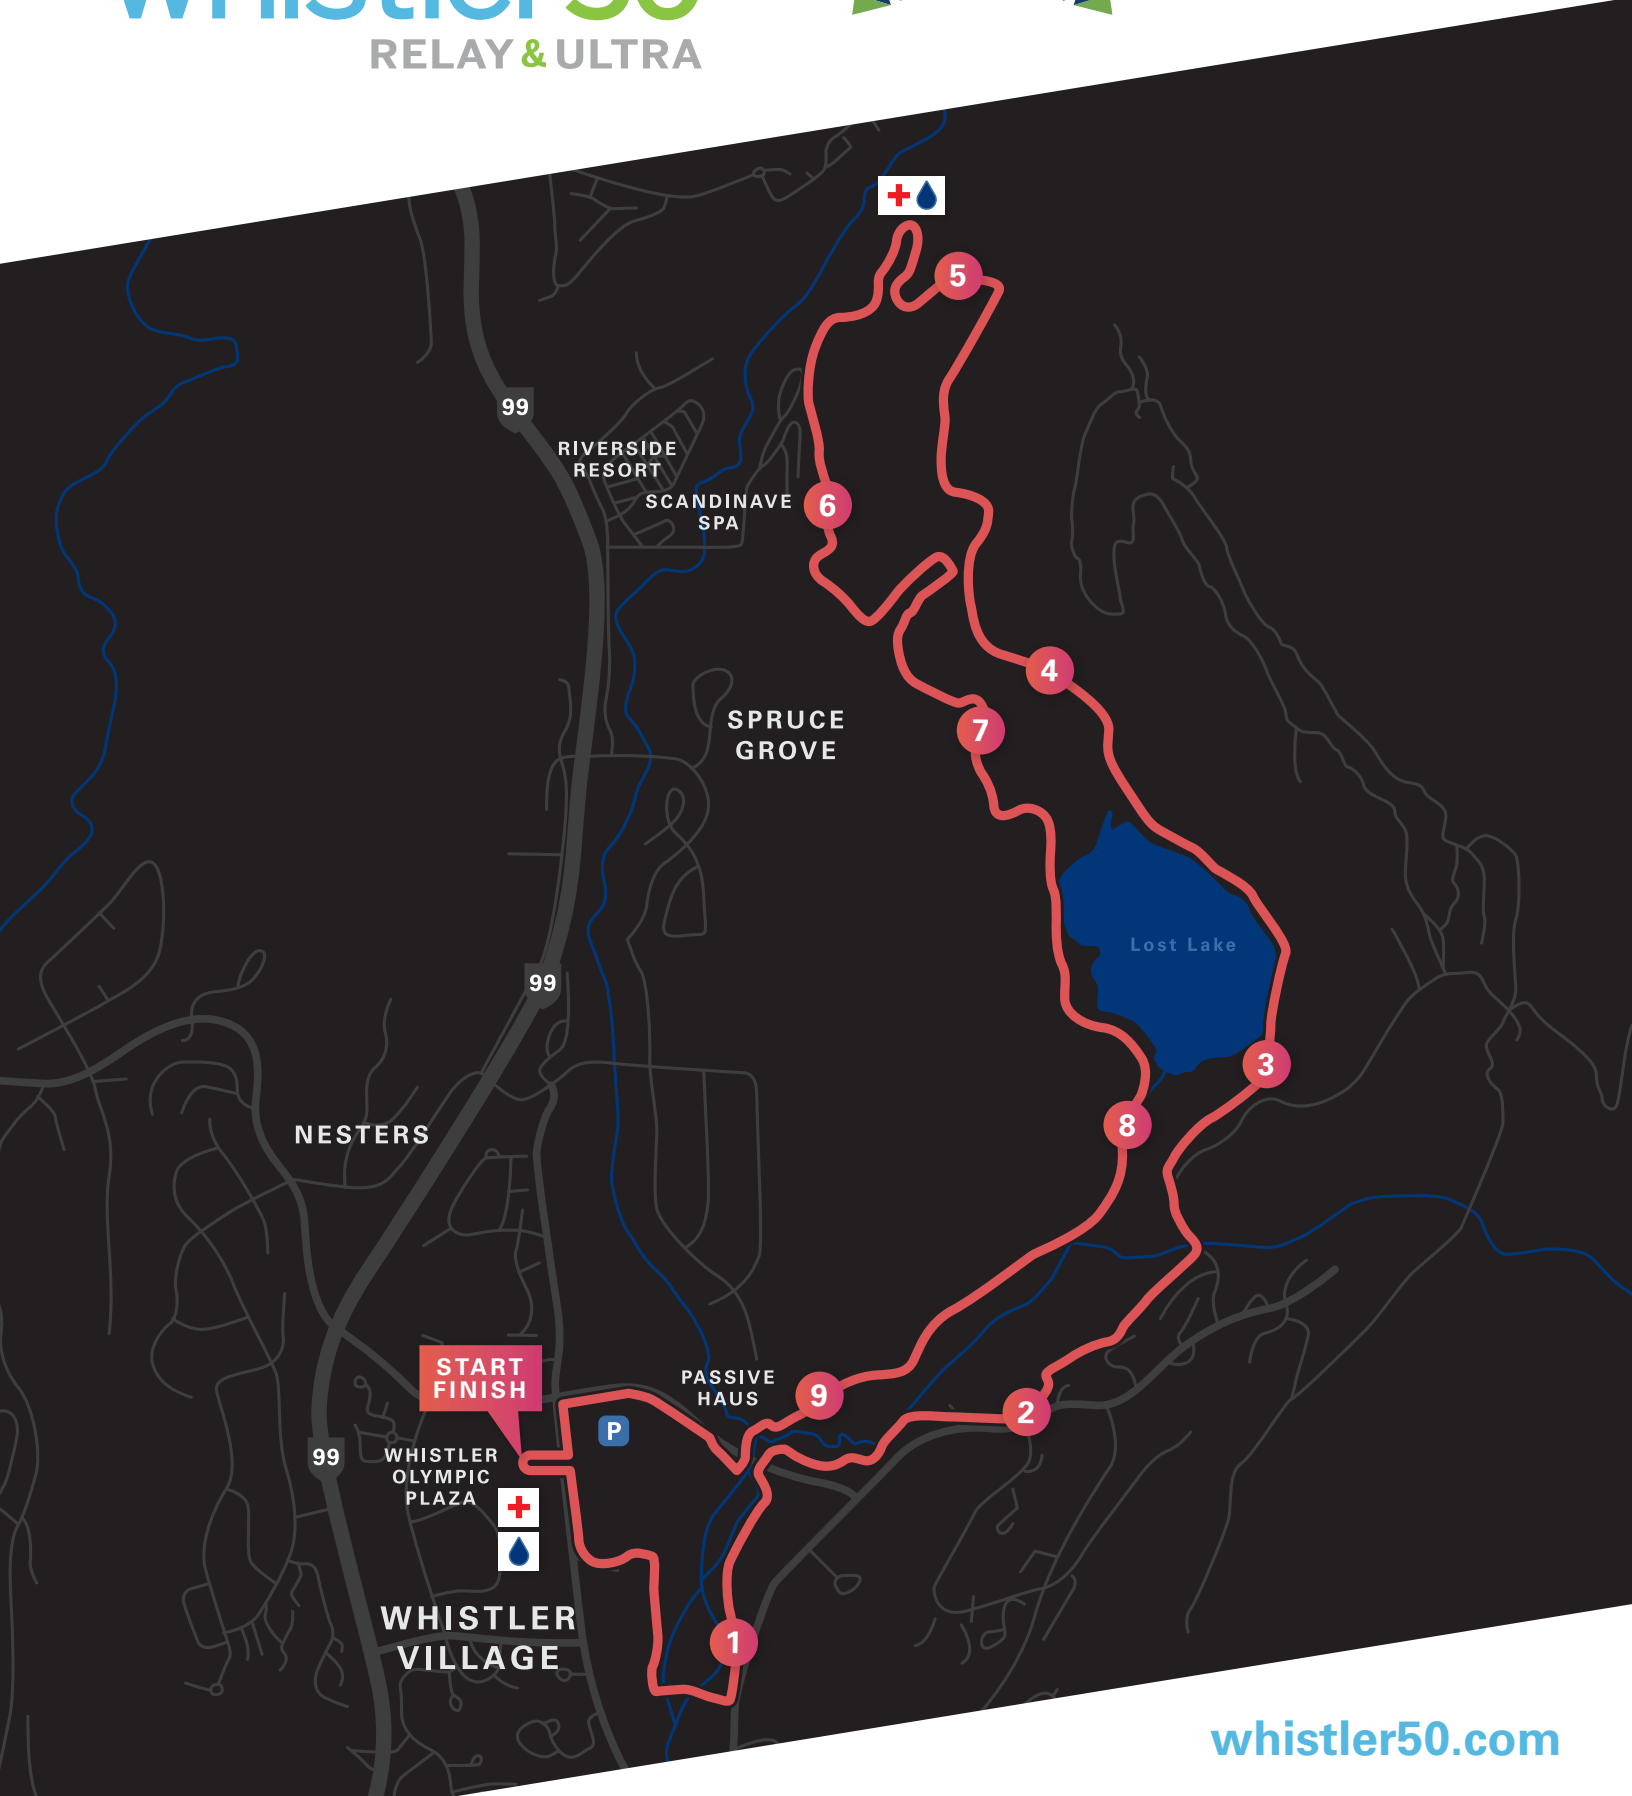

whistler50

RELAY & ULTRA

whistler50.com

We are grateful that this event is taking place on the shared unceded territory of the Squamish Nation and Lil'wat Nation.