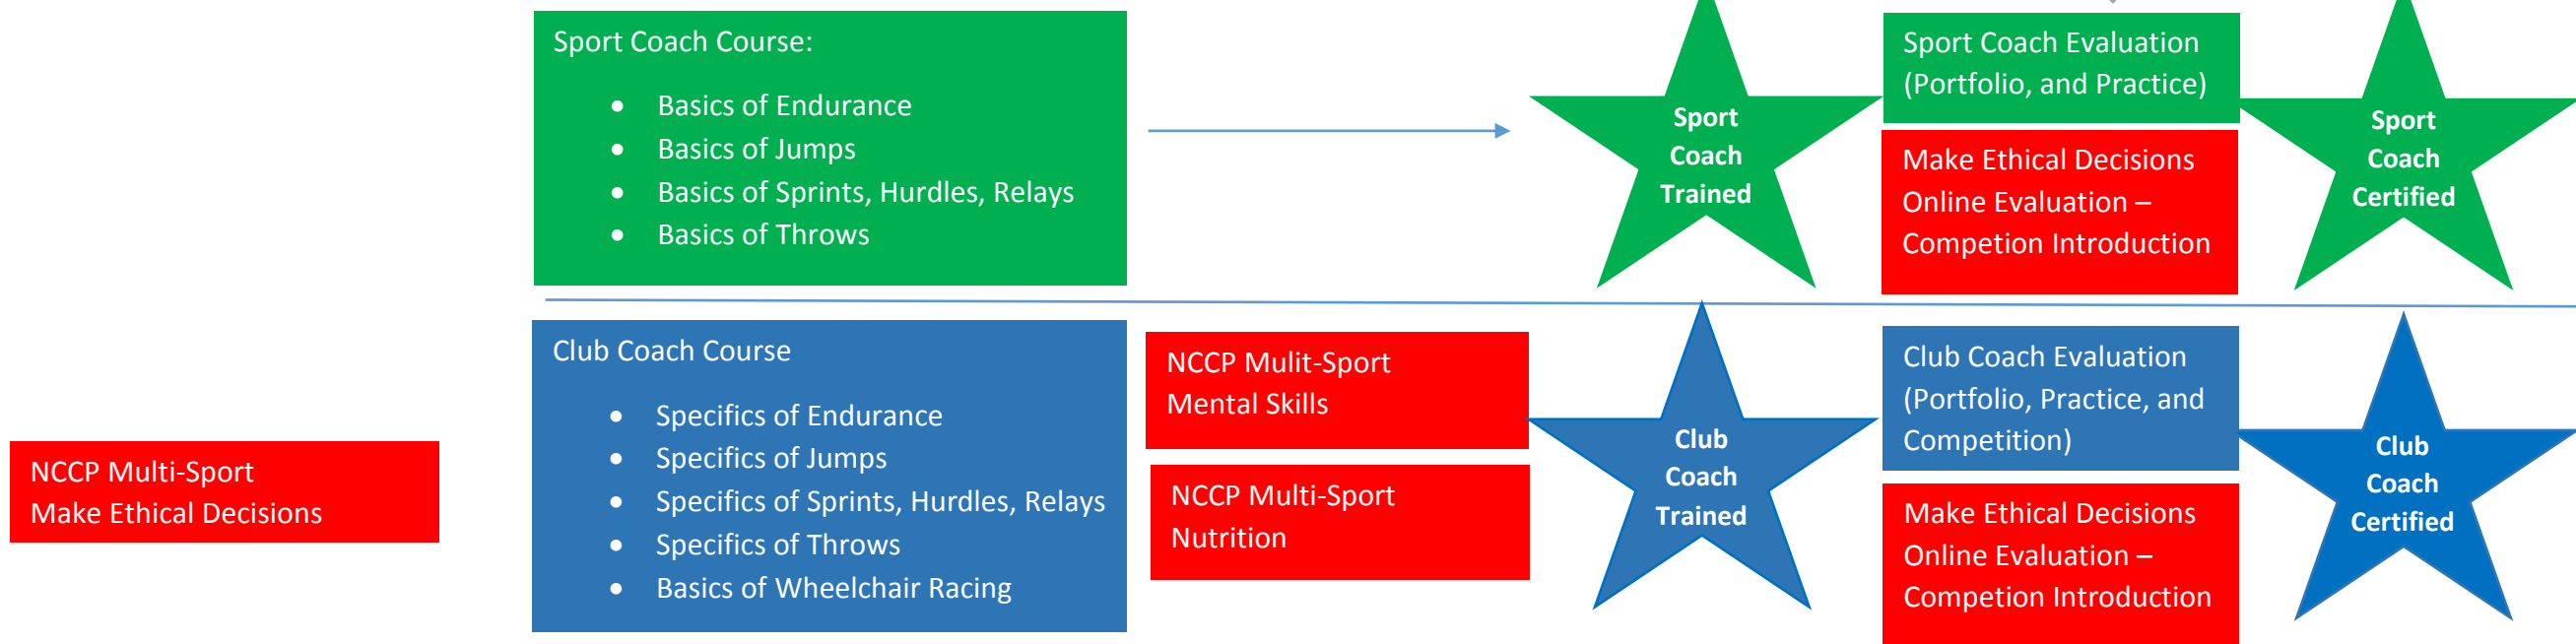

# Athletics Canada's NCCP Coaching Pathway:

At any point, a coach may choose to enter the pathway here and go "Direct to Evaluation"

## Competition Introduction: